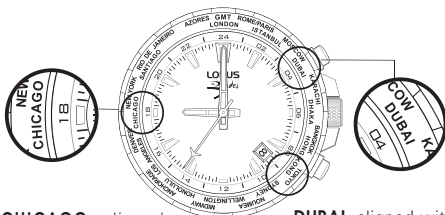

Instruction Manual

LORUS

WORLD TIME WATCH

- ◆ Make sure that the watch is correctly set to the current time.

1. Among the city names printed on the rotating indicator ring, find the city name representing the time zone which you are in.

[EXAMPLE]

TOKYO, 9:00AM

Find the city name **TOKYO** on the rotating indicator ring.

Rotating indicator ring

2. Turn the Bezel until the city name becomes aligned with the number representing the current hour of the inner 24-hour indicator.

Rotate the Bezel to align **TOKYO** with the number "9" of the inner 24-hour indicator.

24-hour indicator

3. The other numbers of the 24-hour indicator respectively show the current hour in the city with which it is aligned.

Check the number of the 24-hour indicator with which each city name is aligned.

CHICAGO, aligned with "18", is 6:00 PM.

DUBAI, aligned with "4", is 4:00 AM.

Repeat the above procedures every time you check the current times of the other cities.