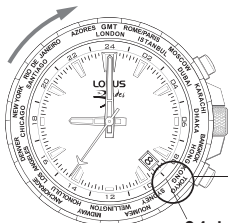

Instruction Manual

LORUS

WORLD TIME WATCH

- ◆ Make sure that the watch is correctly set to the current time.

1. Among the city names printed on the rotating indicator ring, find the city name representing the time zone which you are in.

[EXAMPLE]

TOKYO, 9:00AM

Find the city name **TOKYO** on the rotating indicator ring.

Rotating indicator ring

2. Turn the Bezel until the city name becomes aligned with the number representing the current hour of the inner 24-hour indicator.

Rotate the Bezel to align **TOKYO** with the number "9" of the inner 24-hour indicator.

24-hour indicator

3. The other numbers of the 24-hour indicator respectively show the current hour in the city with which it is aligned.

Check the number of the 24-hour indicator with which each city name is aligned.

CHICAGO, aligned with "18", is 6:00 PM.

DUBAI, aligned with "4", is 4:00 AM.

Repeat the above procedures every time you check the current times of the other cities.